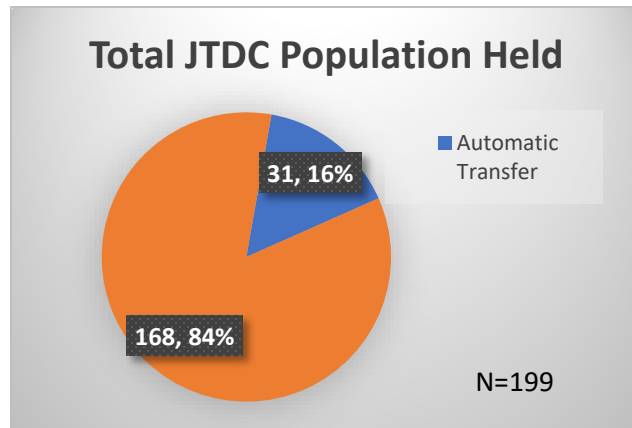

## Demographics for JTDC Population

### Wednesday Morning Midnight Count

Total # of probation Involved youth<sup>1</sup>: 1,314

<sup>1</sup> Probation Active: Any youth who is pending sentencing with an active social history, has been formally placed on probation or supervision with Cook County Juvenile Probation on the date of the report.