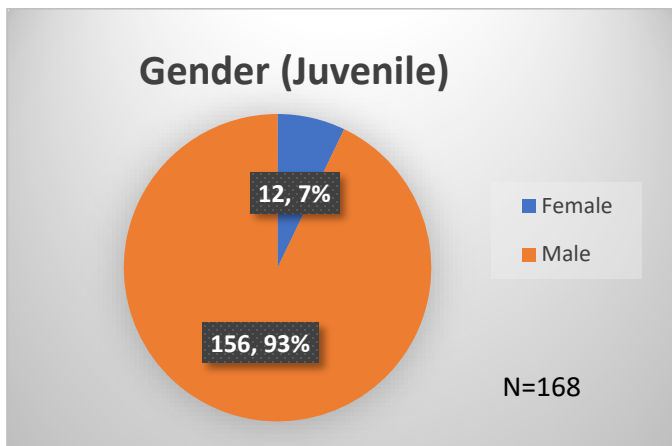

## Demographics for JTDC Population

### Wednesday Morning Midnight Count

Total # of probation Involved youth<sup>1</sup>: 1,314

<sup>1</sup> Probation Active: Any youth who is pending sentencing with an active social history, has been formally placed on probation or supervision with Cook County Juvenile Probation on the date of the report.