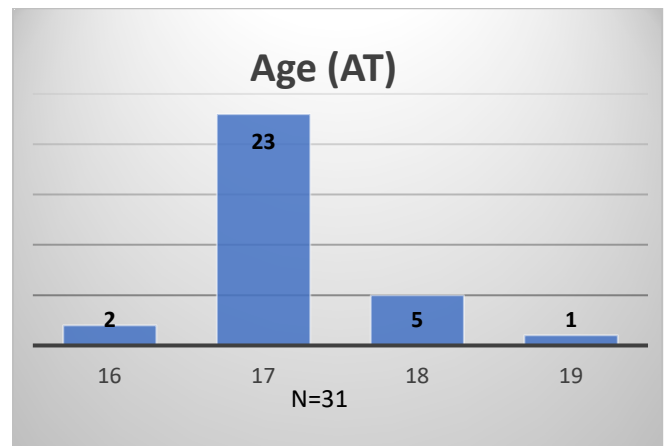

## Demographics for JTDC Population

### Wednesday Morning Midnight Count

Total # of probation Involved youth<sup>1</sup>: 1,314

<sup>1</sup> Probation Active: Any youth who is pending sentencing with an active social history, has been formally placed on probation or supervision with Cook County Juvenile Probation on the date of the report.