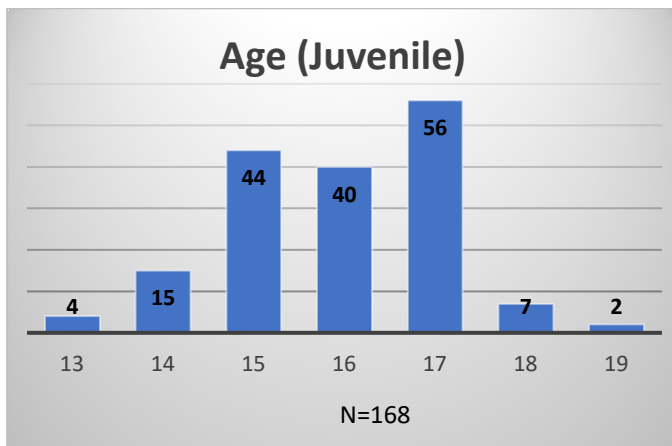

# Daily Data Dashboard – November 1, 2023

## Demographics for JTDC Population

### Wednesday Morning Midnight Count

Total # of probation Involved youth<sup>1</sup>: 1,314

<sup>1</sup> Probation Active: Any youth who is pending sentencing with an active social history, has been formally placed on probation or supervision with Cook County Juvenile Probation on the date of the report.