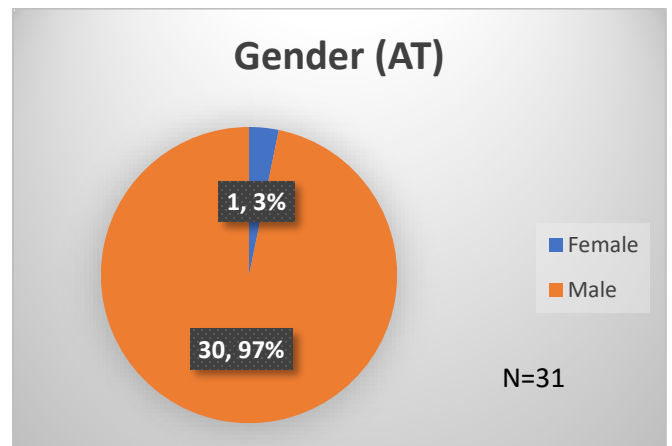

## Demographics for JTDC Population

### Wednesday Morning Midnight Count

Total # of probation Involved youth<sup>1</sup>: 1,314

<sup>1</sup> Probation Active: Any youth who is pending sentencing with an active social history, has been formally placed on probation or supervision with Cook County Juvenile Probation on the date of the report.